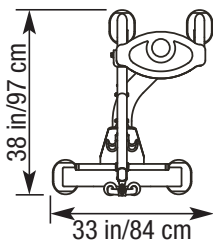

CG-9506 BICEP / TRICEPS

www.tuffstufffitness.com

- Unique compact design allows traditional standing tricep and bicep exercises.
- Deluxe dual tricep rope handle.
- Fixed low pulley station with rotating narrow bar provides greater user comfort and variety.
- Heavy duty 2" x 4" 11-gauge oval steel frames combined with 2" x 3" 11-gauge rectangular tubing.
- 4-1/2" and 3-1/2" diameter fiberglass reinforced nylon pulleys with sealed bearings enclosed in protective steel covers.
- Electrostatically applied powder coat finish baked at 400°F.
- 3/16" USA-Made/Certified EXERFLEX PRO® high performance fitness cable.
- Magnetically secured selector pins and steel weight stacks are easily accessible.
- 3/4" precision ground, hard chrome finish, solid steel guide rods.
- Steel weight stack enclosures with decorative built-in storage compartment cover.
- Protective rubber stabilizer feet with anchoring holes.
- Custom two tone finish (standard):
 - (1) Platinum Sparkle – main frame
 - (2) Charcoal Texture – accent

Height: 80 in/203 cm Weight: 440 lb/200 kg
200 lbs. steel weight stack

CUSTOMIZATION

Finish, upholstery and embroidered wear covers (personalized brand logo) are also available to further enhance your company name. Also available is our factory assembly of the CalGym equipment – call for pricing & availability from your sales representative.