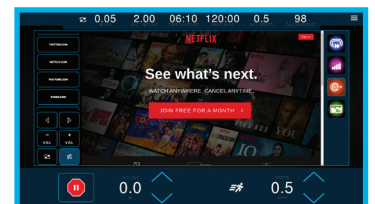

NUMEROUS ENTERTAINMENT
OPTIONS

561-712-0381

COASTALFITNESS@AOL.COM

WWW.COASTALFITNESS.COM