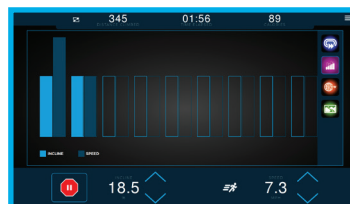

TREADMILL

ALPINE RUNNER INCLINE TRAINER

ELLIPTICALS (INCLUDES CARDIO 360™)

EXPLORE THE WORLD

BUILT-IN WORKOUT PROGRAMS

CONTEMPORARY DESIGN

NUMEROUS ENTERTAINMENT
OPTIONS

561-712-0381

COASTALFITNESS@AOL.COM

WWW.COASTALFITNESS.COM

TOUCHSCREEN CONSOLE	Display Type	16" Capacitive Touchscreen
ENTERTAINMENT & CONNECTIVITY	Audio Connectivity via Bluetooth [®]	Volume, playlist, streaming
	3.5 mm Headphone Jack	√
	Bluetooth [®] Headphones	√
	Heart Rate Chest Strap (5 khz and Bluetooth)	√
	HDTV	√
	Closed Captioning	√
	Cooling Fan	√
	Over Molded Reading Rack/Tablet Holder	√
	Customizable Screen Saver	√
	Wahoo Fitness Activity Tracking	√
	Editable Live Video/Image on Home Screen	√
	Facility Images (promote classes, facility news, promotions, etc.)	√
	RunSocial Compatible	√
Networked Capability (CAT5, CAT5e, CAT6, WiFi)	√	
PROGRAMMING TREADMILLS	Total Workouts	34
	Saved Workouts	5
	Heart Rate Control Programs	√
	HRC Cruise Control	√
	Outside Interactive Videos	√
	Fitness Tests (Gerkin Fitness Test, Military Fitness Tests)	√
PROGRAMMING ELLIPTICALS	Total Workouts	36
	Saved Workouts	5
	Heart Rate Control Programs	√
	HRC Cruise Control	√
	Cardio 360™ Total Body Workout	√
	Outside Interactive Videos	√
PROGRAMMING STATIONARY BIKES	Total Workouts	27
	Saved Workouts	5
	Heart Rate Control Programs	√
	HRC Cruise Control	√
	Bike Mode	√
	Outside Interactive Videos	√
ASSET TRACKING	EcoFit Compatible	√
SERVICE	Software Update via USB	√
	Software Update via Network	√
	Self Diagnostics	√
	Locked Back End (Maintenance Mode)	√
POWER CONSERVATION	Sleep Mode	√
	CSAFE Power	√
	Power Factor Correction	√
LANGUAGES		English, German, Arabic, Spanish, Chinese, French, Russian, Dutch, Portuguese, Italian, Japanese, Korean
PRODUCT AVAILABILITY		All commercial models (except CS200 line) and residential Excel 900 Treadmill
WARRANTY		3 Years