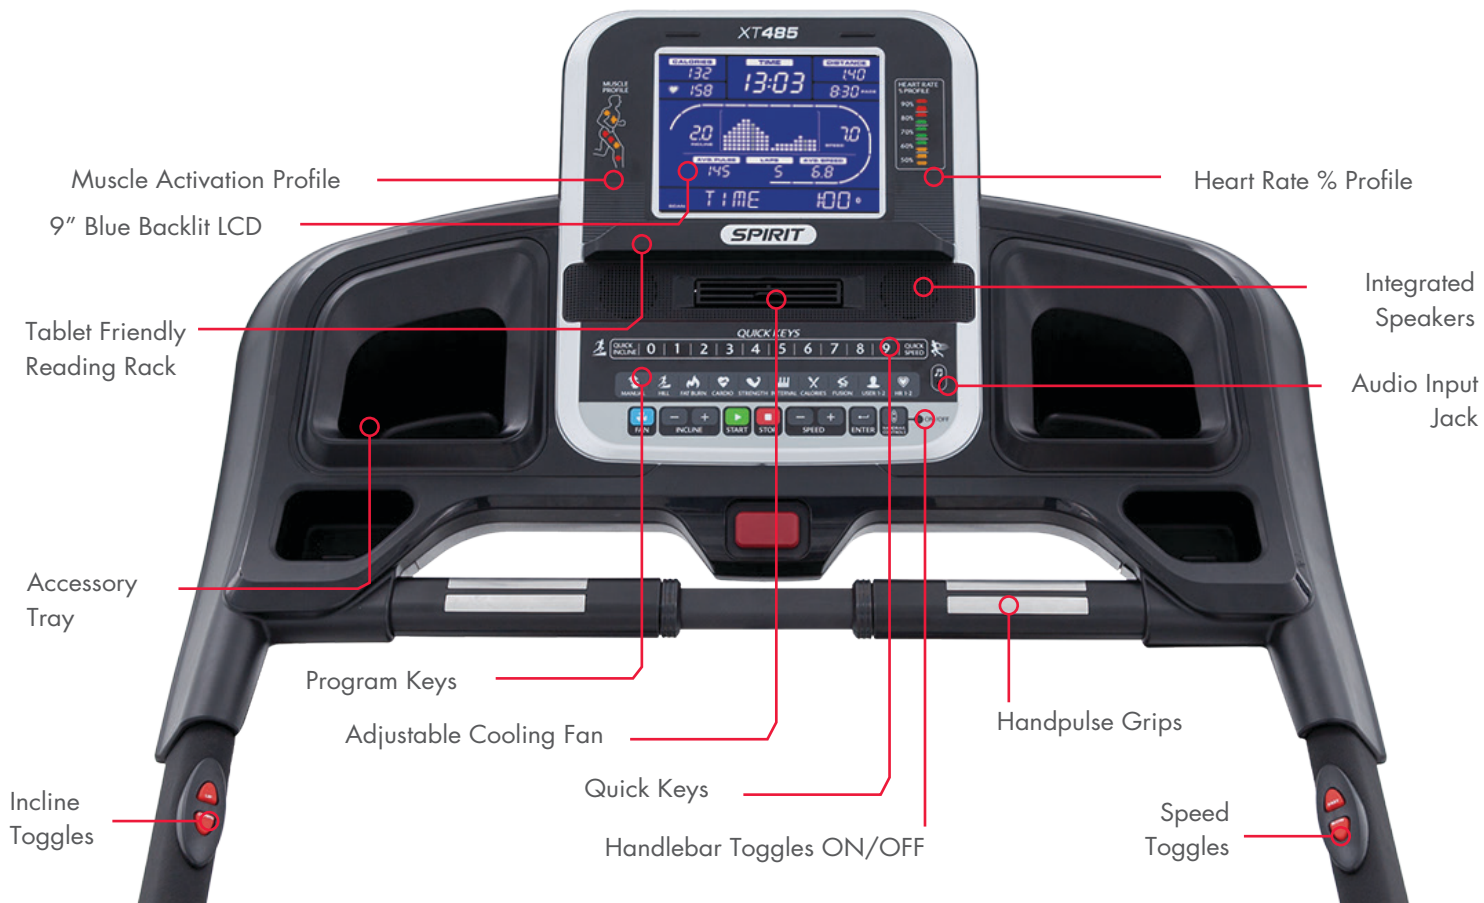

The XT485 is our premium treadmill in a fold-up frame design. This workhorse has a 22" x 60" workout area and a 4.0HP motor. Our exclusive Fusion program integrates cardio and strength to help you achieve your fitness goals. These features, along with a large 9" blue backlit LCD and message center, help keep you motivated day after day.

FEATURES

- Oversized 9" bright blue backlit LCD screen with separate Muscle Activation Profile and HR % Profile LED displays
- Quick Speed and Incline keys to save time and make workouts more efficient
- Remote Handlebar Toggles for both speed and incline allow for secure workout changes without taking your hands off the side handlebars
- Contact and wireless heart rate monitoring options make your workouts more effective (chest strap transmitter included)
- Spacious 22" x 60" workout area with powerful 4.0HP motor
- Adjustable cooling fan and dual speakers with audio jack for comfort and entertainment
- Bluetooth compatible with SPIRIT FIT App to monitor and record your workout data

- Sync Your Workouts
- Multiple User Profiles
- Program Selection
- Track Your Workouts
- 3 Different Displays

EQUIPMENT SPECIFICATIONS

Console	9" Blue Backlit LCD, Heart Rate % Profile, Muscle Activation Profile, Tablet Friendly Reading Rack, Adjustable Fan, Speakers w/3.5mm Audio Jack, Bluetooth SPIRIT FIT App
Programs	Manual, Hill, Fat Burn, Cardio, Strength, Interval, Calories, Fusion, User 1-2, HR 1-2
Heart Rate	Contact & Telemetric, Heart Rate Transmitter Strap Included
Speed/Incline	0.5 - 12 mph / 15 Levels
Handlebar Toggles	Yes, Speed & Incline
Drive Motor	4.0 HP
Deck	1"
Belt	22" x 60"
Rollers	2.5" (Crowned)
Frame	Folding, Heavy-Gauge High Strength w/ Durable Powder Coat Paint
Dimensions	82" x 35" x 57"
Product Weight	269 lbs.
Max User Weight	425 lbs.