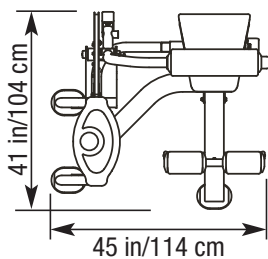

CG-9510

AB / BACK

www.tuffstufffitness.com

- Quick-set torso pad easily adjusts for both abdominal and back exercises.
- Seat belt enhances user comfort, support and firm hold-down during exercises.
- Oversized seat accommodates a wide variety of user sizes.
- Rubber coated foot brace and upholstered foot rolls help keep user in proper alignment.

- Heavy duty 2" x 4" 11-gauge oval steel frames combined with 2" 11-gauge round tubing accents.
- Sealed 2" roller bearings and 1" diameter solid steel axle encased in machined housing on all primary pivot points.
- 4-1/2" and 3-1/2" diameter fiberglass reinforced nylon pulleys with sealed bearings enclosed in protective steel covers.
- High density EMR Urethane foam padding with double-stitched upholstery (black) secured to 3/4" plywood backing.
- Electrostatically applied powder coat finish baked at 400°F.
- 3/16" USA-Made/Certified EXERFLEX PRO® high performance fitness cable.
- Magnetically secured selector pins and steel weight stacks are easily accessible from seated position.
- 3/4" precision ground, hard chrome finish, solid steel guide rods.
- Steel weight stack enclosures with decorative built-in storage compartment cover.
- Thermoplastic rubber handgrips secured with aluminum end caps for durability and improved feel.
- Protective rubber stabilizer feet with anchoring holes.
- Custom two tone finish (standard):
 - (1) Platinum Sparkle – main frame
 - (2) Charcoal Texture – accent

Height: 59 in/150 cm Weight: 515 lb/234 kg
 200 lbs. steel weight stack

CUSTOMIZATION

Finish, upholstery and embroidered wear covers (personalized brand logo) are also available to further enhance your company name. Also available is our factory assembly of the CalGym equipment – call for pricing & availability from your sales representative.