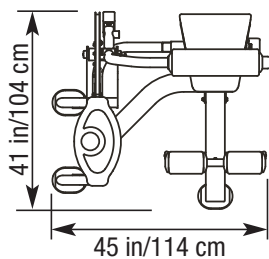

CG-9510

AB / BACK

www.tuffstufffitness.com

- Quick-set torso pad easily adjusts for both abdominal and back exercises.
- Seat belt enhances user comfort, support and firm hold-down during exercises.
- Oversized seat accommodates a wide variety of user sizes.
- Rubber coated foot brace and upholstered foot rolls help keep user in proper alignment.
- Heavy duty 2" x 4" 11-gauge oval steel frames combined with 2" 11-gauge round tubing accents.
- Sealed 2" roller bearings and 1" diameter solid steel axle encased in machined housing on all primary pivot points.
- 4-1/2" and 3-1/2" diameter fiberglass reinforced nylon pulleys with sealed bearings enclosed in protective steel covers.
- High density EMR Urethane foam padding with double-stitched upholstery (black) secured to 3/4" plywood backing.
- Electrostatically applied powder coat finish baked at 400°F.
- 3/16" USA-Made/Certified EXERFLEX PRO® high performance fitness cable.
- Magnetically secured selector pins and steel weight stacks are easily accessible from seated position.
- 3/4" precision ground, hard chrome finish, solid steel guide rods.
- Steel weight stack enclosures with decorative built-in storage compartment cover.
- Thermoplastic rubber handgrips secured with aluminum end caps for durability and improved feel.
- Protective rubber stabilizer feet with a non-slip surface.
- Custom two tone finish (standard):
 - (1) Platinum Sparkle – main frame
 - (2) Charcoal Texture – accent

Height: 59 in/150 cm Weight: 515 lb/234 kg
 200 lbs. steel weight stack

CUSTOMIZATION

Finish, upholstery and embroidered wear covers (personalized brand logo) are also available to further enhance your company name. Also available is our factory assembly of the CalGym equipment – call for pricing & availability from your sales representative.