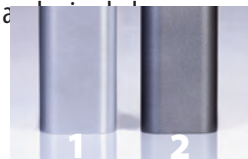

CG-9510

AB / BACK

www.tuffstufffitness.com

- Quick-set torso pad easily adjusts for both abdominal and back exercises.
- Seat belt enhances user comfort, support and firm hold-down during exercises.
- Oversized seat accommodates a wide variety of user sizes.
- Rubber coated foot brace and upholstered foot rolls help keep user in proper alignment.
- Heavy duty 2" x 4" 11-gauge oval steel frames combined with 2" 11-gauge round tubing accents.
- Sealed 2" roller bearings and 1" diameter solid steel axle encased in machined housing on all primary pivot points.
- 4-1/2" and 3-1/2" diameter fiberglass reinforced nylon pulleys with sealed bearings enclosed in protective steel covers.
- High density EMR Urethane foam padding with double-stitched upholstery (black) secured to 3/4" plywood backing.
- Electrostatically applied powder coat finish baked at 400°F.
- 3/16" USA-Made/Certified EXERFLEX PRO® high performance fitness cable.
- Magnetically secured selector pins and steel weight stacks are easily accessible from seated position.
- 3/4" precision ground, hard chrome finish, solid steel guide rods.
- Steel weight stack enclosures with decorative built-in storage compartment cover.
- Thermoplastic rubber handgrips secured with aluminum end caps for durability and improved feel.
- Protective rubber stabilizer feet with a non-slip surface.
- Custom two tone finish (standard):
 - (1) Platinum Sparkle – main frame
 - (2) Charcoal Texture – accent

Height: 59 in/150 cm Weight: 515 lb/234 kg
 200 lbs. steel weight stack

CUSTOMIZATION

Finish, upholstery and embroidered wear covers (personalized brand logo) are also available to further enhance your company name. Also available is our factory assembly of the CalGym equipment – call for pricing & availability from your sales representative.