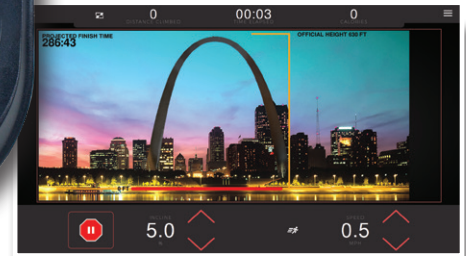

ENVISION 16" TOUCHSCREEN

NUMEROUS ENTERTAINMENT OPTIONS

EXPLORE FAMOUS LOCATIONS

CONTEMPORARY DESIGN

BUILT-IN WORKOUT PROGRAMS
(ALPINE RUNNER - MONUMENT WORKOUTS SHOWN)

TRUE's Envision 16" LCD touchscreen console provides users an interface with a contemporary design and intuitive framework. Exercisers can easily track their data, discover workout selections, and enjoy integrated technology and entertainment utilizing one-touch technology. With these options, a built-in cooling fan, and tablet holder at their fingertips, gym members will enjoy both exercising and your facility even more.

EXPLORE THE WORLD

Outside Interactive® courses allows exercisers to travel the world to famous locations and race courses. In addition, connecting to the RunSocial® app allows exercisers to combine social running with videos of running routes.