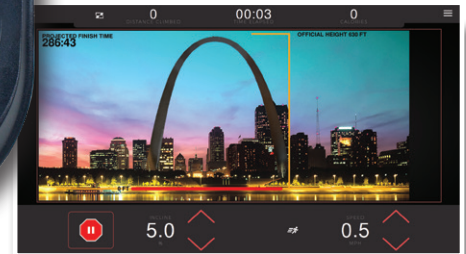

ENVISION 16" TOUCHSCREEN

NUMEROUS ENTERTAINMENT OPTIONS

EXPLORE FAMOUS LOCATIONS

CONTEMPORARY DESIGN

BUILT-IN WORKOUT PROGRAMS
(ALPINE RUNNER - MONUMENT WORKOUTS SHOWN)

TRUE's Envision 16" LCD touchscreen console provides users an interface with a contemporary design and intuitive framework. Exercisers can easily track their data, discover workout selections, and enjoy integrated technology and entertainment utilizing one-touch technology. With these options, a built-in cooling fan, and tablet holder at their fingertips, gym members will enjoy both exercising and your facility even more.

EXPLORE THE WORLD

Outside Interactive® courses allows exercisers to travel the world to famous locations and race courses. In addition, connecting to the RunSocial® app allows exercisers to combine social running with videos of running routes.