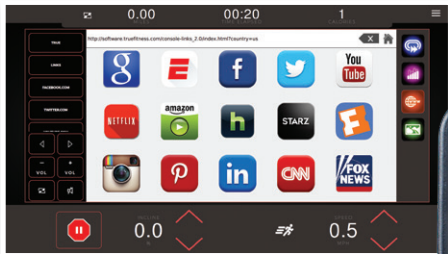

ENVISION 16" TOUCHSCREEN

NUMEROUS ENTERTAINMENT OPTIONS

EXPLORE FAMOUS LOCATIONS

CONTEMPORARY DESIGN

BUILT-IN WORKOUT PROGRAMS
(ALPINE RUNNER - MONUMENT WORKOUTS SHOWN)

TRUE's Envision 16" LCD touchscreen console provides users an interface with a contemporary design and intuitive framework. Exercisers can easily track their data, discover workout selections, and enjoy integrated technology and entertainment utilizing one-touch technology. With these options, a built-in cooling fan, and tablet holder at their fingertips, gym members will enjoy both exercising and your facility even more.

EXPLORE THE WORLD

Outside Interactive® courses allows exercisers to travel the world to famous locations and race courses. In addition, connecting to the RunSocial® app allows exercisers to combine social running with videos of running routes.