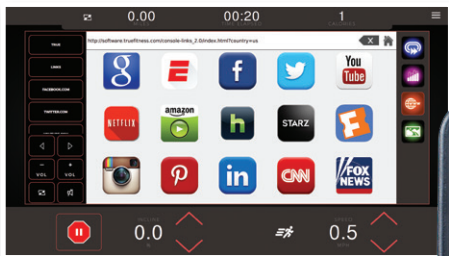

ENVISION 16" TOUCHSCREEN

NUMEROUS ENTERTAINMENT OPTIONS

EXPLORE FAMOUS LOCATIONS

CONTEMPORARY DESIGN

BUILT-IN WORKOUT PROGRAMS
(ALPINE RUNNER - MONUMENT WORKOUTS SHOWN)

TRUE's Envision 16" LCD touchscreen console provides users an interface with a contemporary design and intuitive framework. Exercisers can easily track their data, discover workout selections, and enjoy integrated technology and entertainment utilizing one-touch technology. With these options, a built-in cooling fan, and tablet holder at their fingertips, gym members will enjoy both exercising and your facility even more.

EXPLORE THE WORLD

Outside Interactive® courses allows exercisers to travel the world to famous locations and race courses. In addition, connecting to the RunSocial® app allows exercisers to combine social running with videos of running routes.