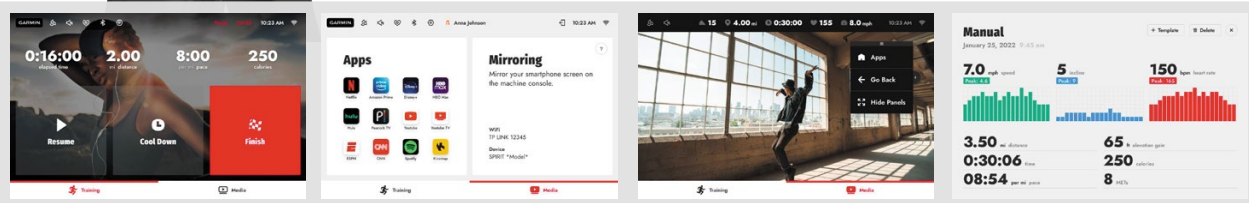

FEATURES

- Advanced 15.6" ClearView+™ touchscreen and swivel-tilt tablet holder
- Create your best workout with custom user profiles or choose from preset programs
- Screen mirror or stream from preloaded apps like Netflix, Disney+, HBO, and more
- New rocker-style speed and incline shifters for quick changes on the go
- 22" x 60" running surface and maintenance-free waxed deck for ultimate durability

561-712-0381

COASTALFITNESS@AOL.COM

WWW.COASTALFITNESS.COM

- Intuitive User Interface
- Built-In Apps
- Track Your History
- Multiple Workout Views
- And More!

EQUIPMENT SPECIFICATIONS

Console	15.6" Touch Screen, Phone Ledge, Tilt & Swivel Tablet Holder, Bluetooth Speakers, USB Charging Port, Adjustable Fan, Child Lock, Audio Jack, 12 Pre-loaded Apps
Programs	Manual, Hill, Fat Burn, Cardio, Strength, HIIT, Fusion, 5K, 10K, Calories, Time, Distance, 12 Custom, 4 HR, Fitness Tests
Heart Rate	Contact & Bluetooth (5kHz & Bluetooth), Chest Strap Not Included
Speed/Incline	0.5 - 12 mph / 15 Levels
Handlebar Controls	Yes, Speed & Incline
Drive Motor	4.0 HP
Deck	1" Phenolic, Wax Deck
Belt	22" x 60"
Rollers	3.0" & 3.0"
Frame	Durable Powder Coat Paint
Dimensions	77" L x 36" W x 68" H
Product Weight	280 lb
Max User Weight	425 lb