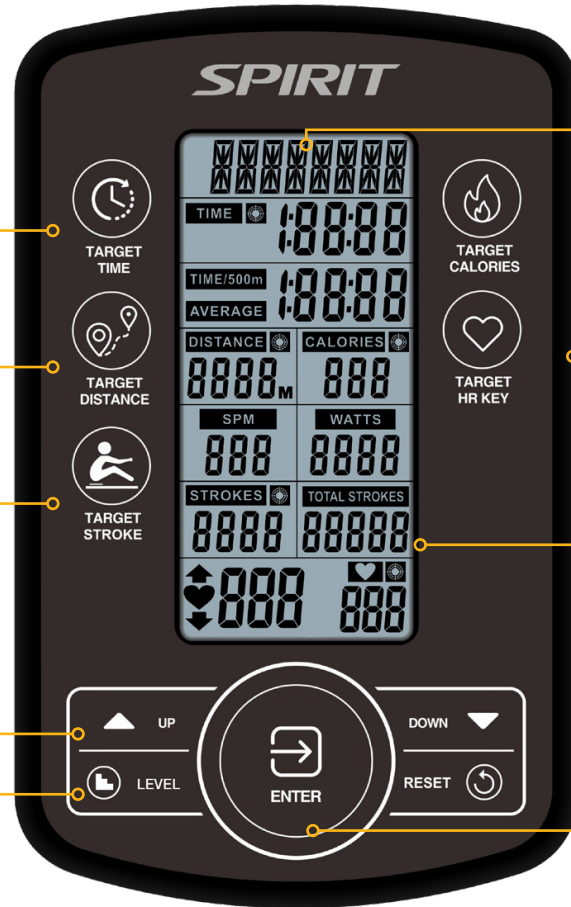

CRW800H2O WATER ROWER

UPRIGHT STORAGE

FLUID RESISTANCE

ADJUSTABLE FOOT PEDALS

The new SPIRIT Fitness CRW800H2O Water Rower is a fresh take on one of the most popular full-body workouts available. Constructed with a heavy-duty steel frame and aluminum tracks, this rower is built to last while delivering smooth and quiet performance time and time again. The water tank provides up to 6 levels of resistance, and is positioned at a 45-degree angle to provide an increased range of resistance compared to other rowers on the market. The large flexing foot pedals, comfortable padded handlebar, and generous 15" seat height make the CRW800H2O one of the most comfortable and accessible commercial rowers available.

CRW800H2O WATER ROWER

- 6 levels of water resistance
- Heavy-duty steel frame can be positioned upright for storage
- Adjustable console provides the perfect viewing angle
- Commercial grade padded handlebar is both comfortable and durable
- Aluminum tracks for quiet and smooth performance
- Large flexing foot pedals and adjustable straps keep feet secure
- Raised 15" seat height gets users on and off with ease
- Large ergonomically molded seat for ultimate comfort
- Tank is pressure tested for long-lasting performance, and angled at 45 degrees to increase range of resistance compared to flat tank designs

Oversized Selection
Button for Ease of
Use

CRW800H2O CONSOLE FEATURES

The new CRW800H2O console features a large, easy-to-read 5.5" LCD and an adjustable viewing angle, ensuring athletes have access to vital workout data when and where it matters most. Clearly marked sections display data including Time, Distance, Calories, Pulse, SPM, Total Strokes, Watts, 500 Time / Avg Time 500, and Level. With 5 pre-programmed workouts and optional manual settings, users of all levels stay engaged and at the peak of their training. The CRW800H2O console also automatically detects strokes, so getting started is as easy as sitting down and pulling on the handlebar.