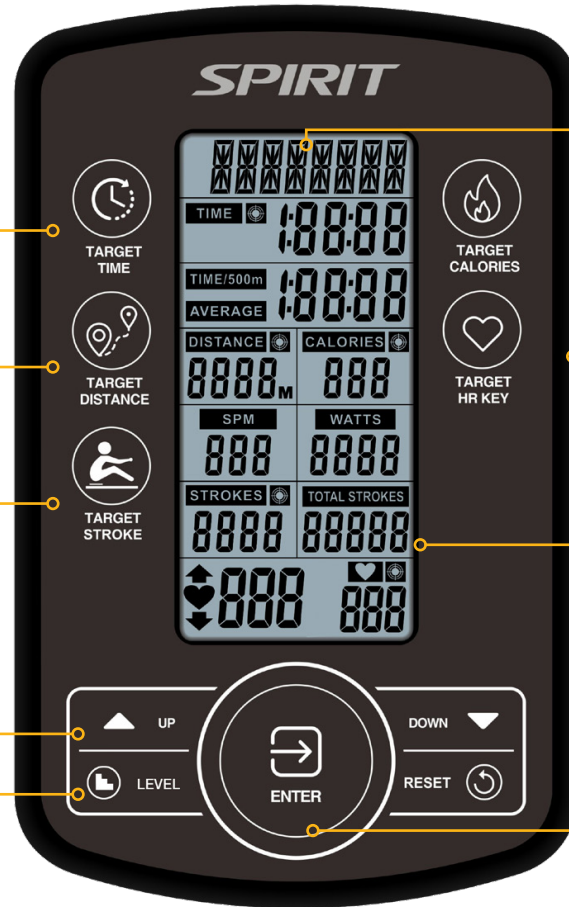

Easy-Touch
Target Program
Buttons

Up / Down
Navigation Buttons

Water Level
Adjustment

Large, Easy-To-Read
Display

Over 5 Engaging
Programs

Displays Time, Distance,
Calorie, Pulse, SPM,
Strokes, Total Strokes,
Watts, 500 Time / Avg
Time 500, and Level

Oversized Selection
Button for Ease of
Use

CRW800H2O CONSOLE FEATURES

The new CRW800H2O console features a large, easy-to-read 5.5" LCD and an adjustable viewing angle, ensuring athletes have access to vital workout data when and where it matters most. Clearly marked sections display data including Time, Distance, Calories, Pulse, SPM, Total Strokes, Watts, 500 Time / Avg Time 500, and Level. With 5 pre-programmed workouts and optional manual settings, users of all levels stay engaged and at the peak of their training. The CRW800H2O console also automatically detects strokes, so getting started is as easy as sitting down and pulling on the handlebar.

EQUIPMENT SPECIFICATIONS

CONSOLE	5.5" LCD, adjustable console angle
PROGRAMS	Manual, Target time, Target distance, Target stroke, Target calories, Target HR
HEART RATE	Telemetric compatible (chest strap sold separately)
RESISTANCE	Water (6 levels)
POWER	Console requires 4 AA batteries (included)
SEAT	Ergonomically molded seat
FOOTRESTS	Large adjustable flexing foot pedals with adjustable straps
FRAME	Heavy-duty frame with durable aluminum slide rails
SEAT TRAVEL	28.5"
RAIL LENGTH	40.5"
DIMENSIONS	Assembled: 79.5" x 20.7" x 33.9" / Standing: 26.5" x 20.7" x 79.5"
PRODUCT WEIGHT	76.4 lbs
MAX USER WEIGHT	375 lbs

WARRANTY Commercial (Non-Dues Paying Facilities) – Lifetime Frame | 5 Yrs Parts & Electronics | 2 Yrs Labor

561-712-0381

COASTALFITNESS@AOL.COM

WWW.COASTALFITNESS.COM