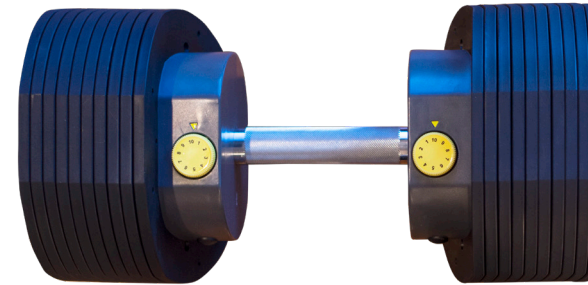

MX SELECTORIZED DUMBBELL SYSTEM

The MX55 Selectorized Dumbbells feature our unique MX SELECT patented rack and pinion system; compact size, balanced and secure.

One pair of MX55 Dumbbells replaces a 10-piece dumbbell set and a cumbersome rack. The MX55 Selectorized Dumbbell set on its sleek rack [rack included] is space efficient and easy to use, perfect for any in-home fitness room.

With the MX55 Dumbbell cradled in the weight rack you can simply select the weight from 10-55 lbs [4.5-24.9 kg] at the turn of a dial. The selected weight is locked into place as soon as the selector dial is pushed home. Safe, convenient, accurate and space efficient, the MX55 Selectorized Dumbbell System is a perfect addition to any home workout area.

Includes Pair of Dumbbells, Weight Plates & Rack

MX55 - MAX Weight 55 lb / 24.9 kg

MX55 - MIN Weight 10 lb / 4.5 kg

MX55™
MX SELECT - VARIABLE WEIGHT SYSTEM

WEIGHT LEGEND

SETTING	LBS.	KGS.
1	10	4.5
2	15	6.8
3	20	9.1
4	25	11.3
5	30	13.6
6	35	15.9
7	40	18.1
8	45	20.4
9	50	22.7
10	55	24.9