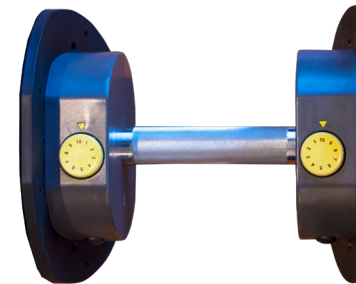

MX SELECTORIZED DUMBBELL SYSTEM

The MX55 Selectorized Dumbbells feature our unique MX SELECT patented rack and pinion system; compact size, balanced and secure.

One pair of MX55 Dumbbells replaces a 10-piece dumbbell set and a cumbersome rack. The MX55 Selectorized Dumbbell set on its sleek rack [rack included] is space efficient and easy to use, perfect for any in-home fitness room.

With the MX55 Dumbbell cradled in the weight rack you can simply select the weight from 10-55 lbs [4.5-24.9 kg] at the turn of a dial. The selected weight is locked into place as soon as the selector dial is pushed home. Safe, convenient, accurate and space efficient, the MX55 Selectorized Dumbbell System is a perfect addition to any home workout area.

Includes Pair of Dumbbells, Weight Plates & Rack

MX55 - MAX Weight 55 lb / 24.9 kg

MX55 - MIN Weight 10 lb / 4.5 kg

MX55™
MX SELECT - VARIABLE WEIGHT SYSTEM

WEIGHT LEGEND

SETTING	LBS.	KGS.
1	10	4.5
2	15	6.8
3	20	9.1
4	25	11.3
5	30	13.6
6	35	15.9
7	40	18.1
8	45	20.4
9	50	22.7
10	55	24.9