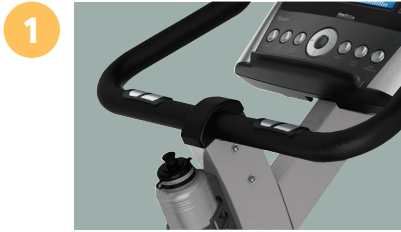

Keeping South Florida Healthy
& Fit for over 25 Years!

LifeFitness

C1 UPRIGHT LIFECYCLE

Experience a traditional biking workout in your home whenever you're ready. Remarkably quiet, you can read, listen to music, or watch television without distraction while you pedal the miles away on a C1 Upright Lifecycle® Exercise Bike. And this bike is precisely engineered to deliver the most natural upright riding position, ensuring a comfortable, effective workout.

1 **HEART RATE MONITORING**
Contact heart rate sensors allow for convenient heart rate monitoring

2 **READY TO RIDE**
Standard self-balancing pedals with ratcheting straps

3 **ACCESSORIES IN REACH**
Front mounted water bottle holder and built-in reading rack

4 **AUTHENTIC STYLING**
Ergonomically-designed, racing style handlebars

5 **LIFETIME GUARANTEE**
Durable, heavy-duty welded frame is guaranteed for life

Track Connect

Go

6 **CHOOSE YOUR CONSOLE**
Track Connect: Engaging interaction with a dual-zone design that separates entertainment and workout specific areas of the console.
Go: Combines ease of use with 13 engaging and motivating workouts.