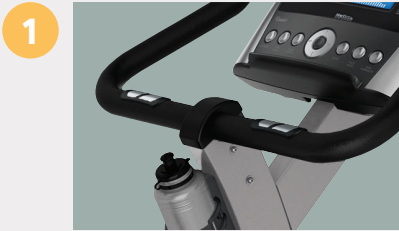

C1 UPRIGHT LIFECYCLE EXERCISE BIKE

1

HEART RATE MONITORING

Contact heart rate sensors allow for convenient heart rate monitoring

2 **READY TO RIDE**
Standard self-balancing pedals with ratcheting straps

3 **ACCESSORIES IN REACH**
Front mounted water bottle holder and built-in reading rack

4 **AUTHENTIC STYLING**
Ergonomically-designed, racing style handlebars

5 **LIFETIME GUARANTEE**
Durable, heavy-duty welded frame is guaranteed for life

Experience a traditional biking workout in your home whenever you're ready. Remarkably quiet, you can read, listen to music, or watch television without distraction while you pedal the miles away on a C1 Upright Lifecycle® Exercise Bike. And this bike is precisely engineered to deliver the most natural upright riding position, ensuring a comfortable, effective workout.

6

Track Connect

Go

CHOOSE YOUR CONSOLE

Track Connect: Engaging interaction with a dual-zone design that separates entertainment and workout specific areas of the console.

Go: Combines ease of use with 13 engaging and motivating workouts.

BASE SPECIFICATIONS

SPECIAL FEATURES	C1
Heart Rate Monitoring: Contact heart rate hand sensors on handlebars	●
Telemetry heart rate monitoring (Wireless chest strap included with console)	●
Seat: Standard upright seat	●
Handlebars: Ergonomically-designed racing-style handlebars	●
Pedals: Standard self-balancing pedals with ratcheting straps	●
Accessories: Front-mounted water bottle holder	●
TECHNICAL SPECIFICATIONS	
Resistance levels	20
Seat adjustments	14
Maximum user weight	300 lbs 135 kg
Unit length	41" 104 cm
Unit width	24" 60 cm
Unit height	56" 142 cm
Unit weight	116 lbs 53 kg
Power requirements: Plug-in (all major voltage configurations)	●
Safety: CE, CSA, FCC, TUV, UL	●
Warranty Limited lifetime warranty on frame; 3-year on electrical and mechanical parts; 1-year on labor (warranties outside the U.S. may vary)	●