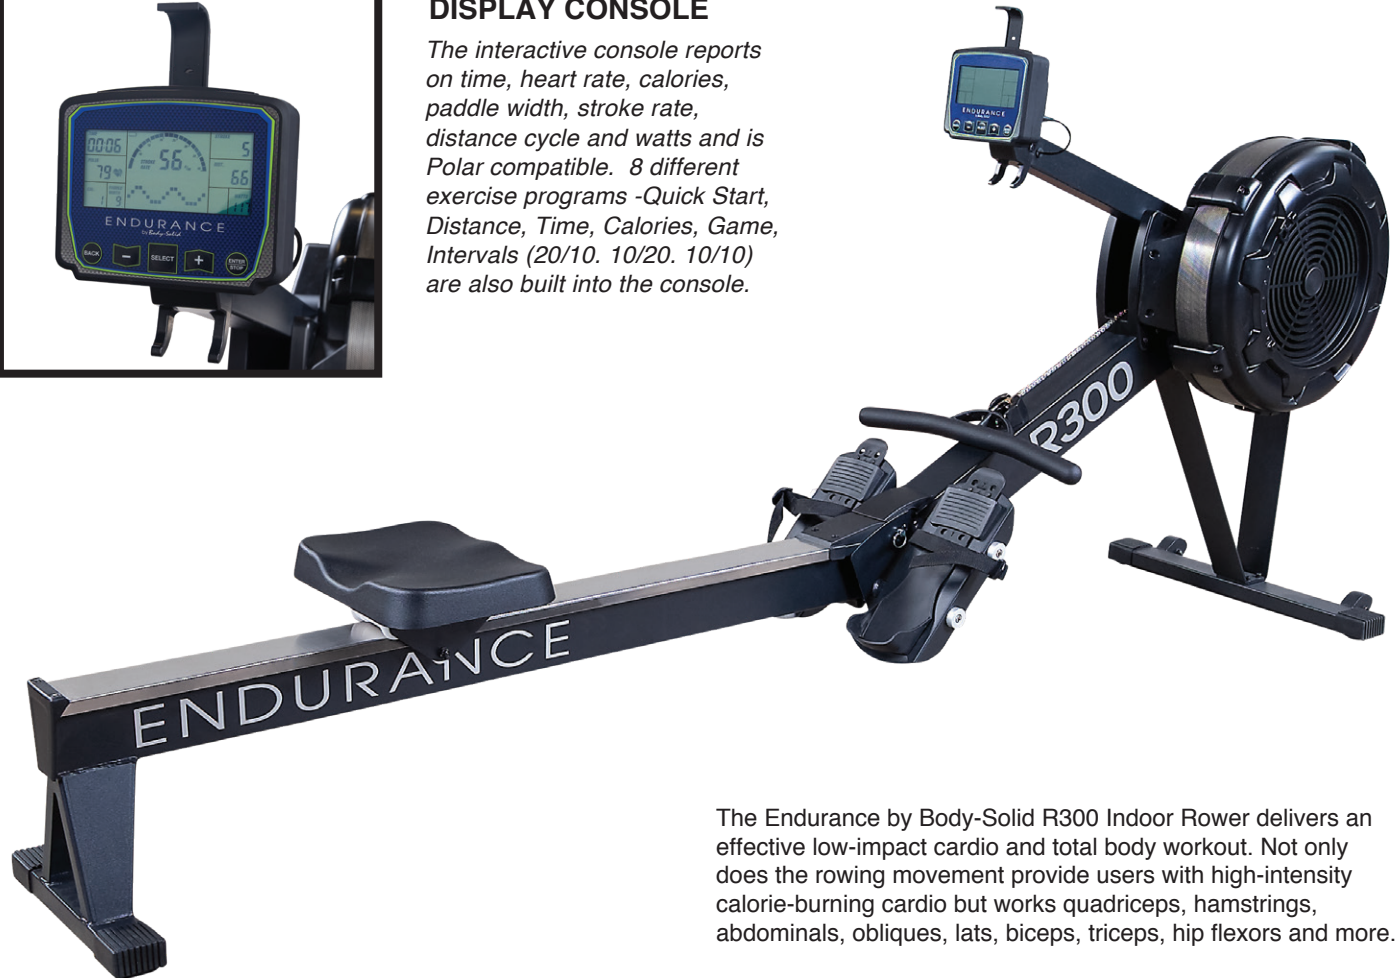

R300

Endurance Rower

DISPLAY CONSOLE

The interactive console reports on time, heart rate, calories, paddle width, stroke rate, distance cycle and watts and is Polar compatible. 8 different exercise programs -Quick Start, Distance, Time, Calories, Game, Intervals (20/10. 10/20. 10/10) are also built into the console.

Special Features

- Movement works quadriceps, hamstrings, abdominals, obliques, lats, biceps, triceps, hip flexors and more
- User-controlled air resistance wheel responds to your level of intensity
- Self-generating machine eliminates power requirements
- Flywheel design minimizes noise
- Easily separates into multiple pieces for easy storage
- Convenient cell phone holder for entertainment and tracking
- Ergonomic handle and adjustable footrests for safe and comfortable workouts
- Nickel plated chain offers unmatched durability

The Endurance by Body-Solid R300 Indoor Rower delivers an effective low-impact cardio and total body workout. Not only does the rowing movement provide users with high-intensity calorie-burning cardio but works quadriceps, hamstrings, abdominals, obliques, lats, biceps, triceps, hip flexors and more.

User-controlled air resistance puts users in full control for a balanced and coordinated workout. The R300 is a self-generating machine eliminating power requirements for peak energy efficiency in home or commercial settings. A precision-engineered flywheel design minimizes noise. Nickel-plated chain offers unmatched durability in even the most intense environments.