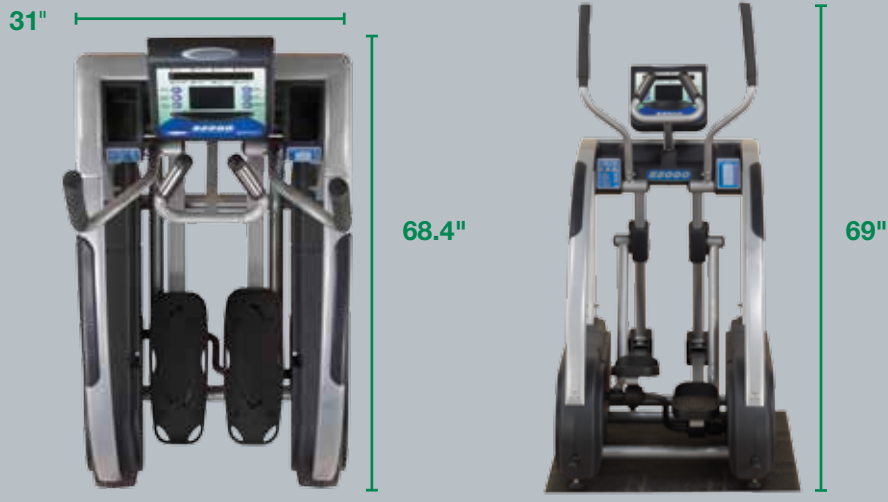

E5000

***Self-Generating, Commercial
Rated Center Drive Elliptical***

Endurance Center Drive elliptical trainers are the perfect blend of research, engineering, performance and technology. Patented technologies have been applied to provide a stable, space-efficient platform to perform rigorous low impact full body workouts. The combination of a natural stride, quality manufacturing and superior programming have created the latest evolution in cardio training. The E5000 uses an internal generator eliminating any power requirement. Designed for extreme durability, the E5000 offers a commercial warranty.

ENDURANCE[™]
by Bowler-Solid

E5000

- Commercial rated (see website for details)
- Patented Center Drive design
- Blend of space efficiency and stability
- Low center of gravity combined with a balanced frame prevents rocking
- Dual-action upper and lower body with premium handgrips
- Easy step-up height
- Close pedal spacing combined with oversized pedals fits any size user and eliminates hip fatigue
- Includes handles for easy transport
- Natural 21" stride
- Self-generated power, eliminates power requirements
- Arched support frame for maximum durability and stability
- Wireless HRC with chest strap
- Contact heart rate
- Programmable, with five HRC programs, seven programs, and two user programs
- 325 pound user capacity
- In Home Warranty: Lifetime on frame, five years on parts, one year labor
- Commercial Warranty: three years parts, one year labor